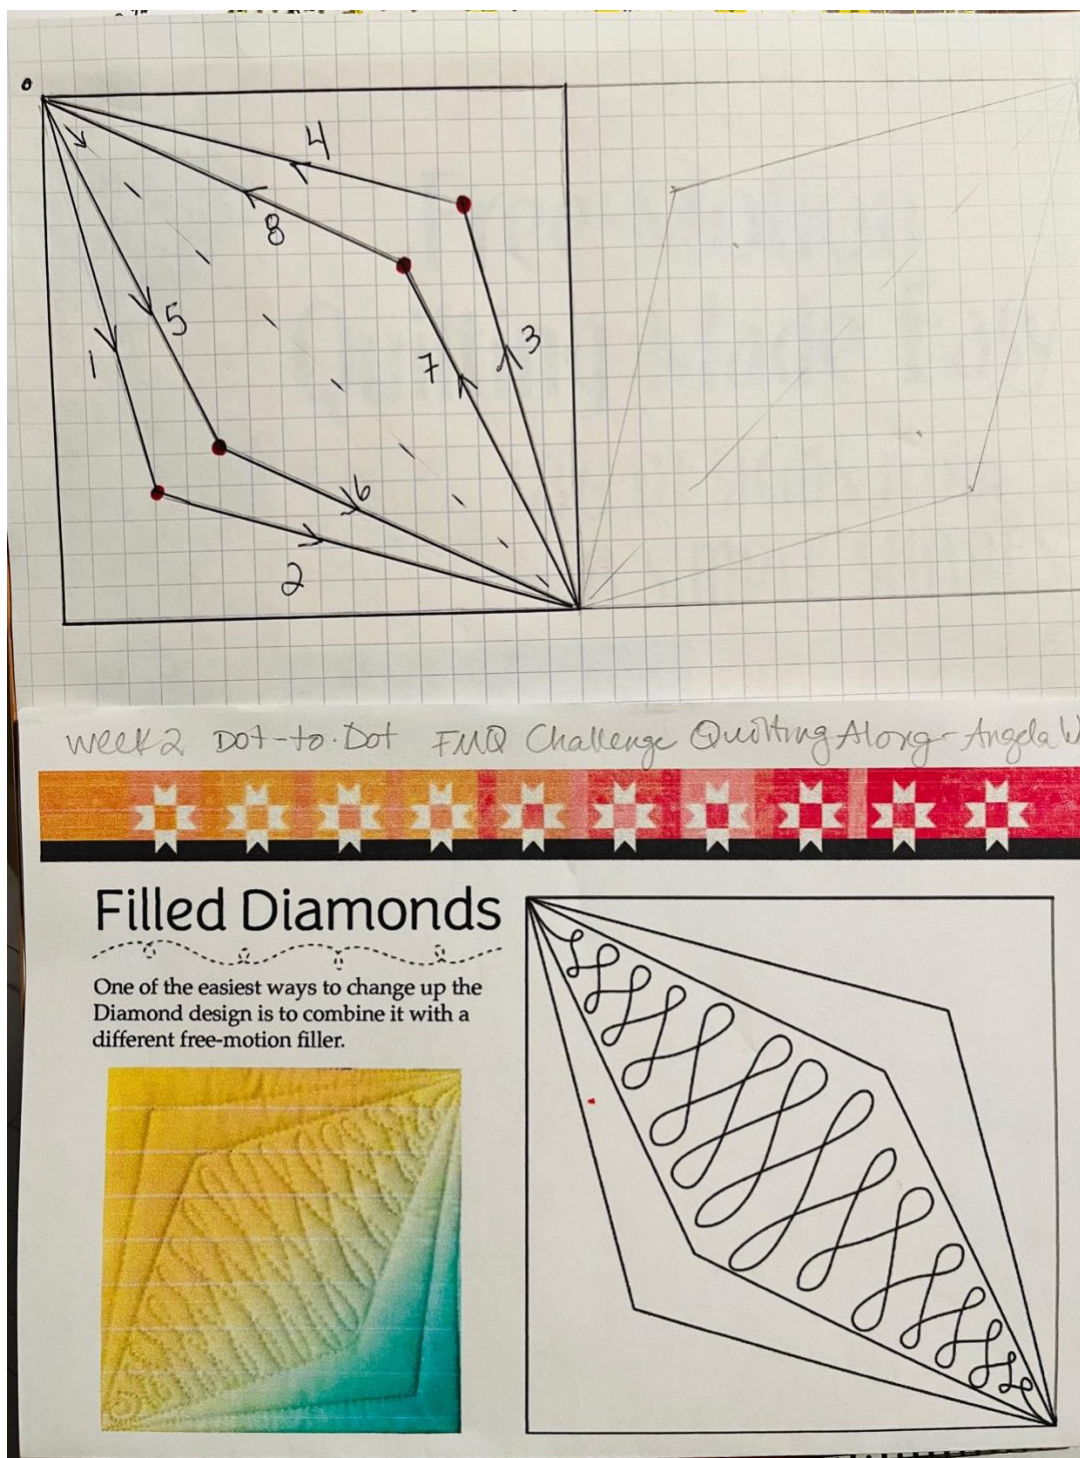

PRACTICE TIME - SQUARES – QUILTING DESIGN IDEAS

PRACTICE TIME - SQUARES – QUILTING DESIGN IDEAS

PRACTICE TIME - SQUARES – QUILTING DESIGN IDEAS

From Angela Walters “Dot to Dot” Free-motion Challenge Quilt Along”

PRACTICE TIME - SQUARES – QUILTING DESIGN IDEAS

From Angela Walters “Dot to Dot” Free-motion Challenge Quilt Along”