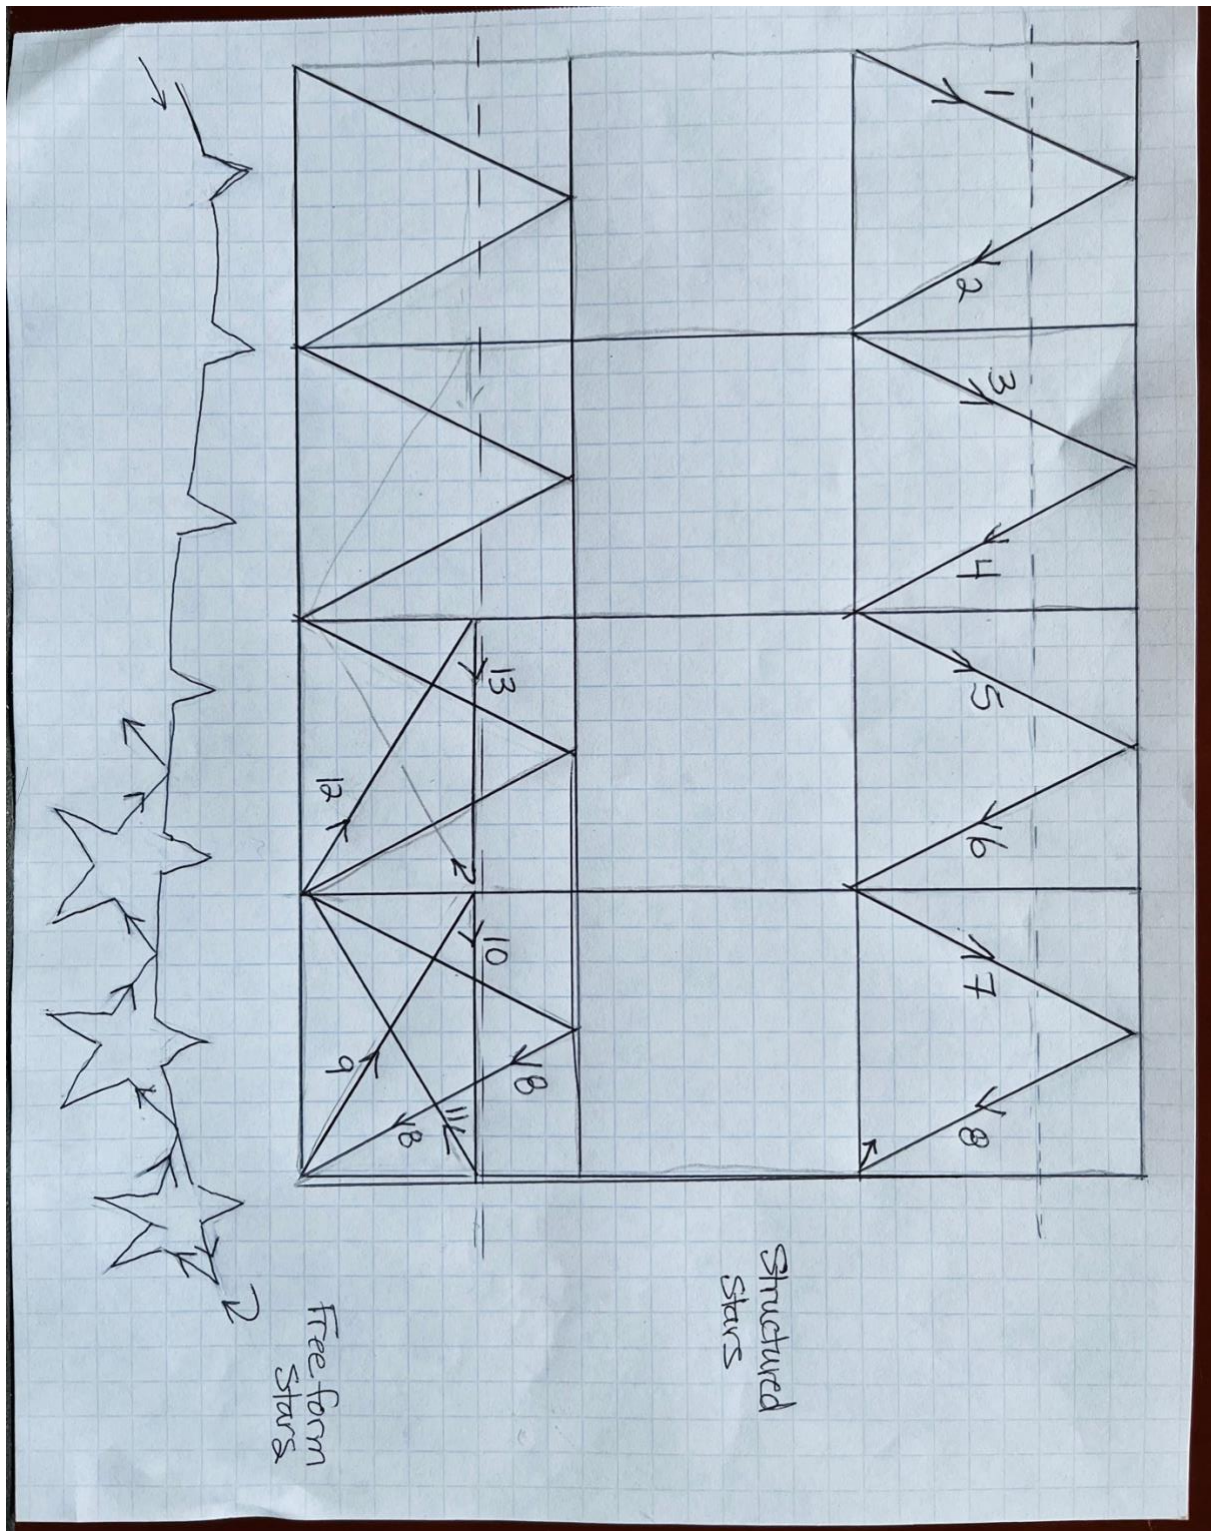

PRACTICE TIME - SQUARES – QUILTING DESIGN IDEAS

PRACTICE TIME - SQUARES – QUILTING DESIGN IDEAS

PRACTICE TIME - SQUARES – QUILTING DESIGN IDEAS

PRACTICE TIME - SQUARES – QUILTING DESIGN IDEAS

PRACTICE TIME - SQUARES – QUILTING DESIGN IDEAS

PRACTICE TIME - SQUARES – QUILTING DESIGN IDEAS

PRACTICE TIME - SQUARES – QUILTING DESIGN IDEAS

PRACTICE TIME - SQUARES – QUILTING DESIGN IDEAS

From Angela Walters “Dot to Dot” Free-motion Challenge Quilt Along”

PRACTICE TIME - SQUARES – QUILTING DESIGN IDEAS

From Angela Walters “Dot to Dot” Free-motion Challenge Quilt Along”